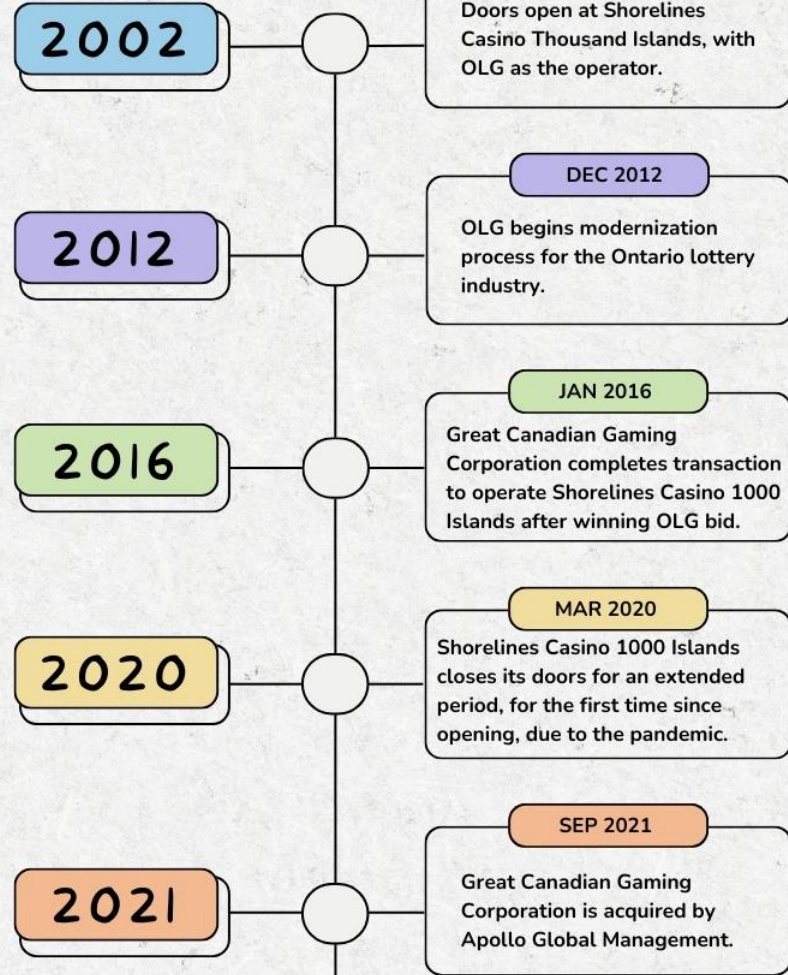

## Shorelines Casino Thousand Islands

*Leeds Grenville Economic Development Summit 2023  
November 17, 2023*

- **250K** annual visitors
- **482** slot machines
- **14** table games
- Seating for **200** at The Windward
- **137** team members
  - 60% local residents (Ganonoque or Leeds and the Thousand Islands)
- Avg. length of service: **10 years**

# History of Shorelines Casino 1000 Islands

GREAT CANADIAN ENTERTAINMENT |

**SHORELINES**  
CASINO THOUSAND ISLANDS