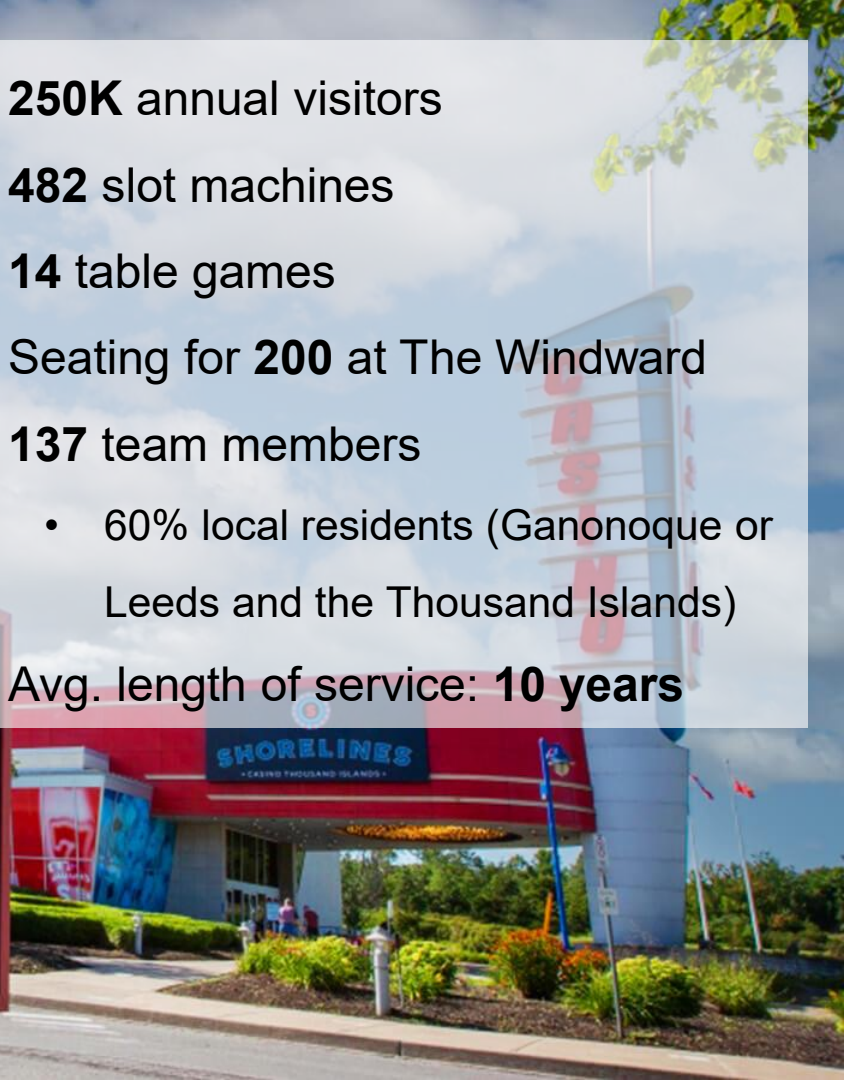

**SHORELINES**

• CASINO THOUSAND ISLANDS •

**GREAT  
CANADIAN**  
ENTERTAINMENT

## Shorelines Casino Thousand Islands

*Leeds Grenville Economic Development Summit 2023  
November 17, 2023*

- **250K** annual visitors
- **482** slot machines
- **14** table games
- Seating for **200** at The Windward
- **137** team members
  - 60% local residents (Ganonoque or Leeds and the Thousand Islands)
- Avg. length of service: **10 years**

# History of Shorelines Casino 1000 Islands

GREAT CANADIAN ENTERTAINMENT |

**SHORELINES**  
CASINO THOUSAND ISLANDS